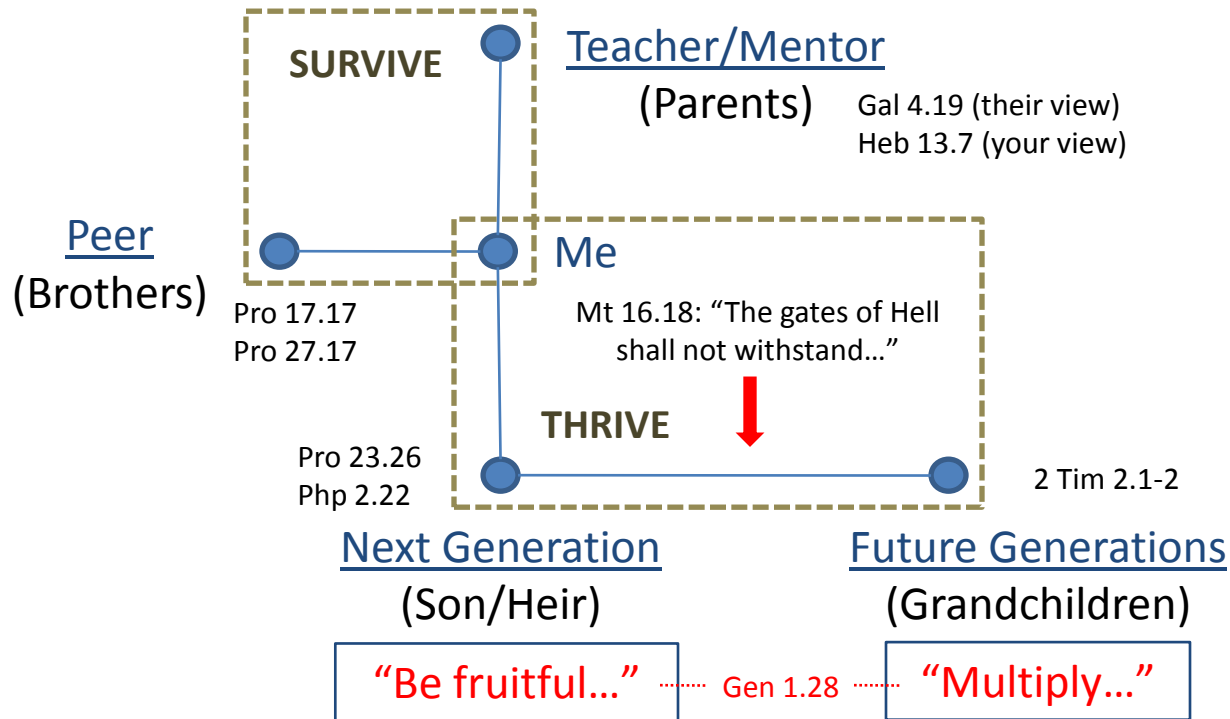

# Survive & Thrive as a Follower of Jesus

Mt 22.36-40 – It’s about relationships: God and People (Dt 4.9-10)

1. Identify your *Peers*. Identify your *Teacher/Mentor*. Give yourself to these relationships!
2. We are designed to *thrive*, not merely *survive*! Advance the gospel (son/heir) and expand the kingdom (future generations).